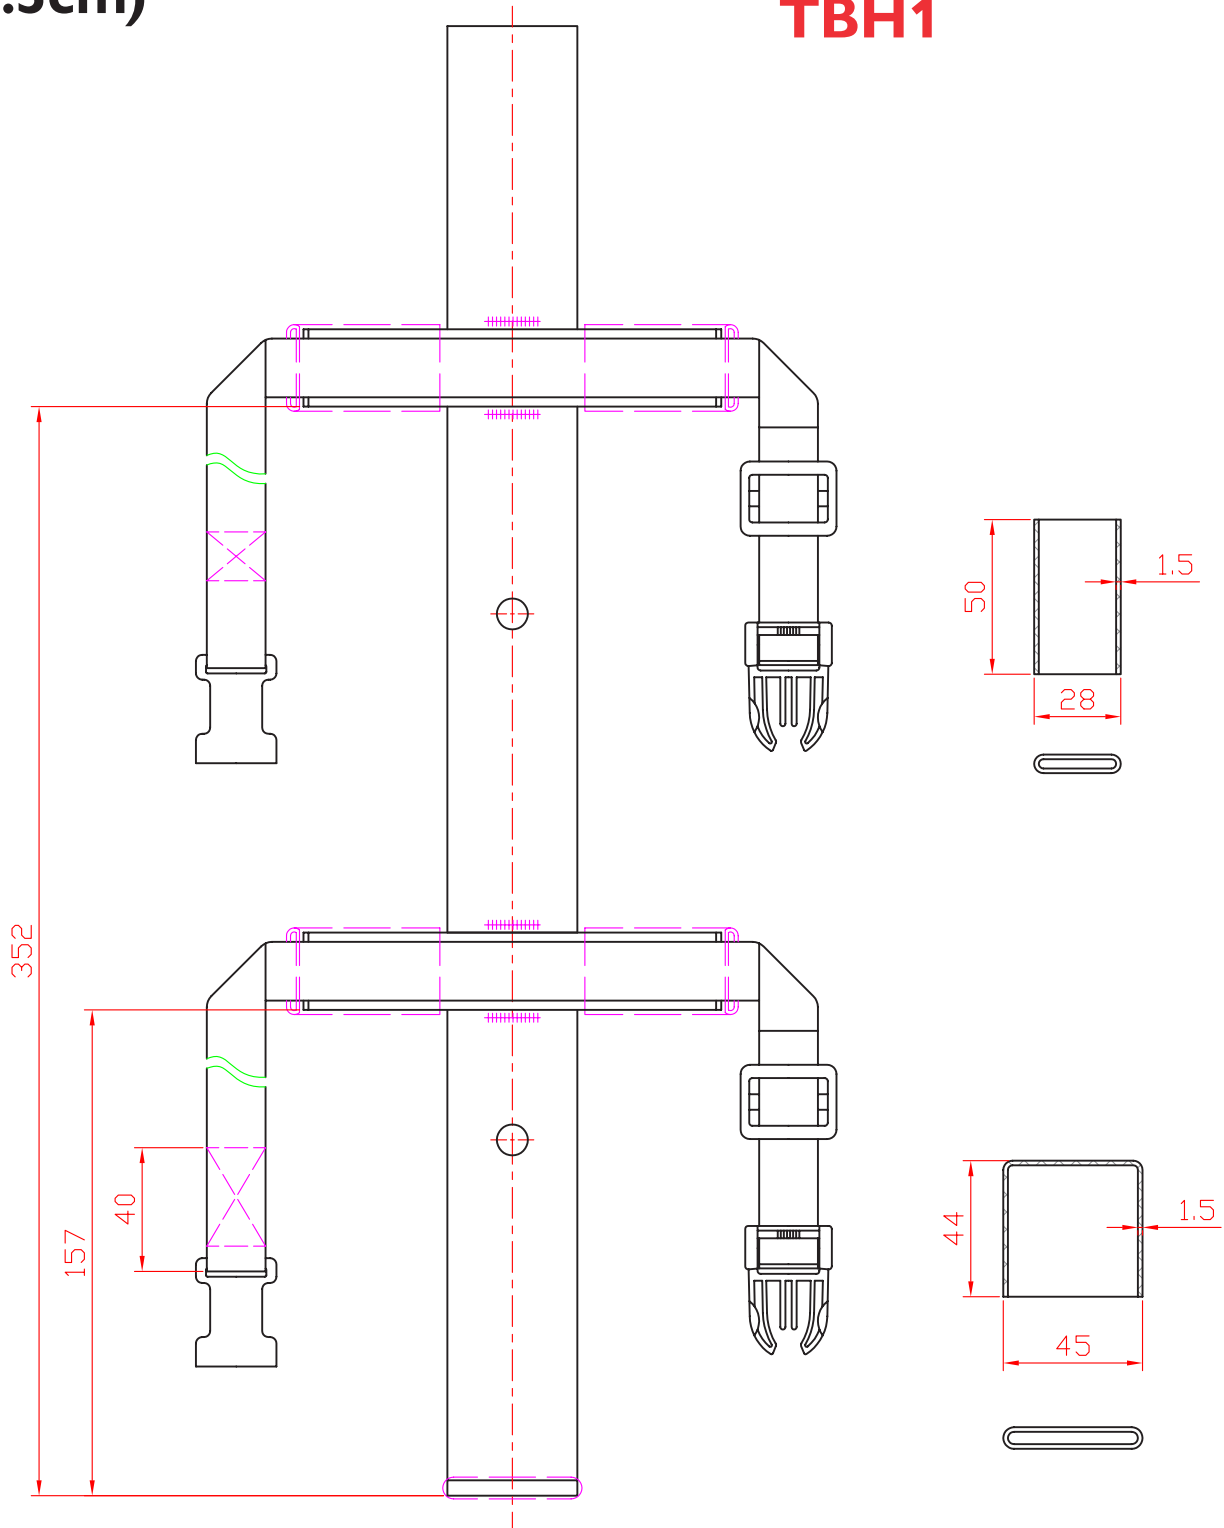

HEAVY DUTY EXTINGUISHER TRANSPORT BRACKET 6-12kg (47.5cm)

FIRECHIEF®
making the world a safer place

MODEL:
TBH1

For more information contact: Firechief Global, 3 Lands End Way, Oakham, Rutland, UK, LE15 6RB | Imported into EU by: Sentura Group (Ireland) Ltd, Joyce House, 21-23 Holles Street, Dublin 2, Ireland

+44 (0) 330 999 0019

sales@firechiefglobal.com

firechiefglobal.com