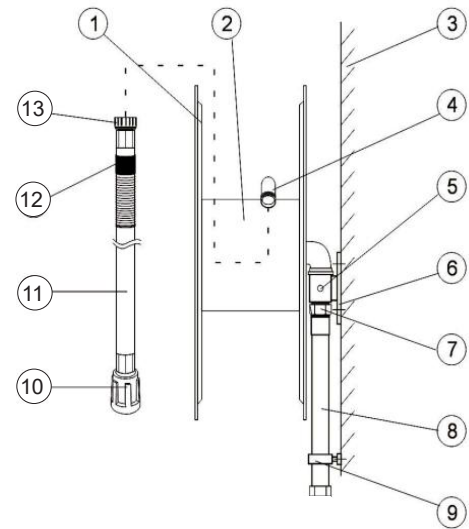

FIRECHIEF REELMAX FIXED AUTOMATIC FIRE HOSE REELS

FIRECHIEF[®]
making the world a safer place

MODEL:

**RMFA19-B REEL
RMFA25-B MAX**

- Quality construction using powder coated steel and brass
- Supplied 'hose-on' and ready to install
- Supplied with 30m of LPBC approved EN694 fire hose available in 19mm or 25mm options
- Supplied with jet/spray nozzle and hose guide
- Certified by LPCB to EN671-1
- 2 year guarantee
- Designed for emergency use

RMFA19-B
102-1073

+44 (0) 330 999 0019

sales@firechiefglobal.com

firechiefglobal.com

FIRECHIEF REELMAX FIXED AUTOMATIC FIRE HOSE REELS

FIRECHIEF®
making the world a safer place

Features

- Hose reel with powder coated and anti-ultraviolet side discs
- Corrosion resistant full brass waterway
- Leak proof hose fitting used to connect fire hose to water outlet
- High pressure resistance; maximum working pressure, 12 bar
- Robust leak free design providing over 3000 rotations of the hose reel with no leakage
- High pressure spray. The nozzle can be adjusted to jet/spray
- This type of hose reel can be used in a fire hose reel cabinet
- Supplied with LPBC approved EN694 fire hose, ideal for applications where long intervals can occur between use

MODEL:

**RMFA19-B REEL
RMFA25-B MAX**

Parts

- | | |
|--------------------------|------------------------------|
| 1. Hose Reel Disc | 8. Inlet Pipe |
| 2. Hose Drum | 9. Pipe Bracket |
| 3. Wall Mounting Surface | 10. Nozzle |
| 4. Automatic Water Inlet | 11. Fire Hose |
| 5. Locking Screw | 12. Spring Wire Hose Support |
| 6. Fixed Bracket | 13. Connector |
| 7. Inlet Joint | |

Usage

1. According to the indication on hose reel, spin the reel (1) 2-3 rotations towards ON. The automatic waterway will open. Then pull the hose towards fire, open nozzle (10) to spray/jet and aim at base of fire.
2. After use, rewind the hose to the OFF position on the hose reel.